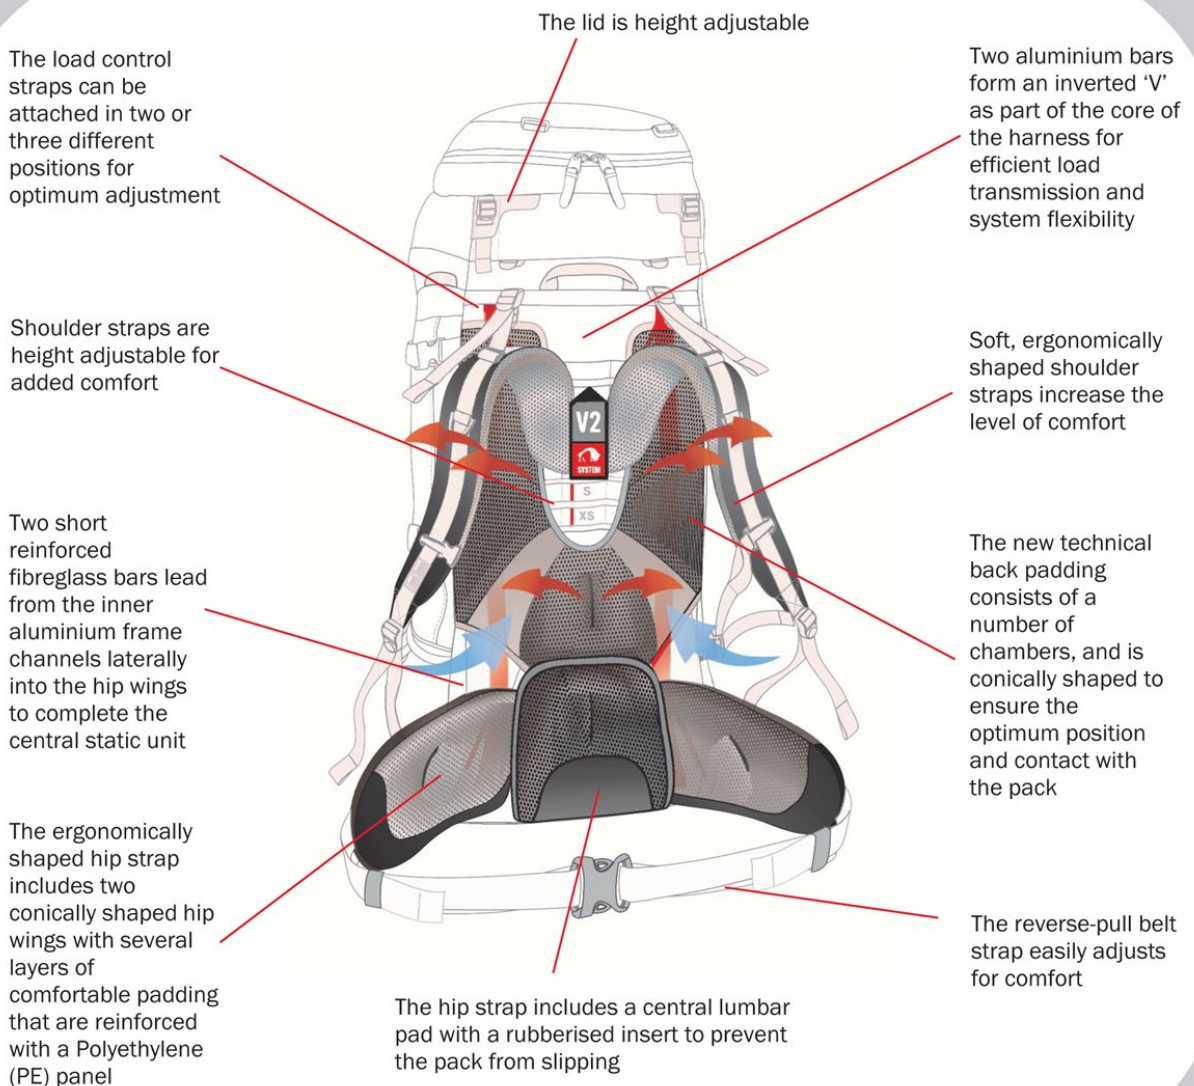

V2 Carrying System

Size-adjustable carrying system for medium to heavy loads.

V2 Harness Models

A lighter weight, fully featured trekking / tramping model with a size-adjustable carrying system for medium to heavy loads.

All models have the following features:

- V2 Carrying System
- Comfortable shoulder straps
- Lid compartment with key holder
- Height adjustable lid with gear attachment loops
- Two or three contact points for the load control strap for perfect length adjustment
- Large zip-up front opening for easy access
- Zip-out divider between main and base compartment
- Front pocket with Thermo-Fused zip
- Spacious zipped side pockets with expansion pleat
- Comfortable hip strap adjustment
- Handles on the front and back
- Stowable ice axe holder
- Roll-up side compression
- Double thickness base for durability
- Rain cover
- Base compression straps
- First-aid compartment (contents not included)
- Hydration system compatible